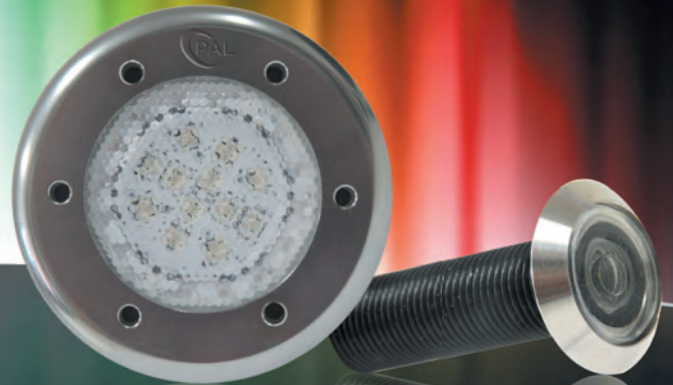

New PAL Pool Lighting Range

Colour your pool with just one touch.

With PAL Colour Touch wireless remote, you can now change the colour mood or brightness of the lighting in your pool with just a TOUCH.

No more flicking On and Off switches to select the colour.

You are now not limited to only 6 or 8 colours you can change to an almost unlimited colour range by just running your finger around the colour wheel.

The all NEW PAL Pool Lighting Range incorporating the innovative PAL Mini Aquatic Light is the first of the PAL Lighting family to incorporate the Unique PAL Colour Touch Technology.

COMPACT

Only 90mm diameter with a new look flush front.

COMPETITIVELY PRICED

Even with all the unique features.

THE NEW PAL MINI

Can provide a unique level of lighting on steps, ledges, beach entries, swim outs and water features that only this 16mm diameter light can provide.

COLOUR TOUCH

Optional Wi-Fi Control for use with Apple iOS or Android Devices.

Davey Water Products

1300 2 DAVEY
davey.com.au